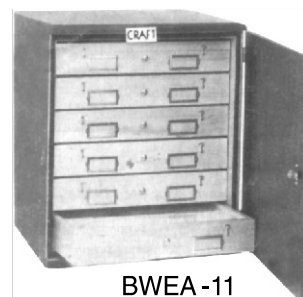

Rs. 7,950

BWEA -10

BWEA-11 Craft's Insect showcase cabinet—Made of board frame work covered with thick ply. Single door which dust and pest proof. Showcase are finished in stain and moisture proof nitro-cellulose clear lackuer sliding on wooden rail. Lined with P.U. Sheet

(A) **Cabinet with 6 showcases** of Size—
12" × 10" × 2½"

Rs. 7,450

(B) **Cabinet with 12 showcases** of Size—
12" × 10" × 2½"

Rs. 10,500

(C) **Cabinet with 6 showcases** of Size—
18" × 12" × 3"

Rs. 9,100

(D) **Cabinet with 12 showcases** of Size—
18" × 12" × 3"

Rs. 12,400

BWEA -11

Biocraft's Entomological Accessories

BWEA-11-A. **Craft's Insect Showcase Cabinets**—Super delux quality with superior wood fitted with 'EVA' sheet for pinning the insects.

(A) **Cabinet with 6 showcases** of Size—12" × 10" × 2½" **Rs. 8,850**