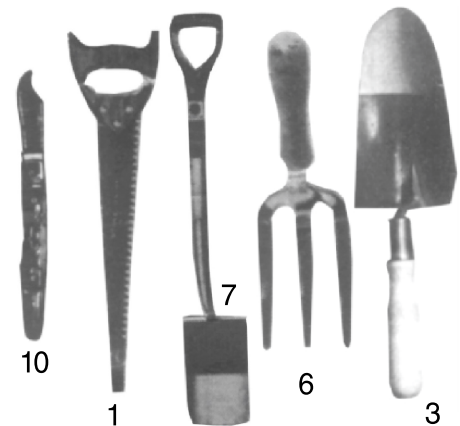

Biocraft's Horticulture Tools

1. BGT
2. 1 **Hack saw**—A steel frame re-inforced back adjustable with blade **Rs. 90**
   - 2 **Garden sickle**—With teeth & wooden handle **Rs. 78**
   - 3 **Garden trowel**—best quality broad-blade trowel **Rs. 98**
   - 4 **Khurpi**—with wooden handle **Rs. 110**
   - 5 **Digging fork**—A superlative collection tool **Rs. 105**
   - 6 **Garden weeding fork**—Prongs are curved for weeding **Rs. 140**
   - 7 **Garden spade**—A strong durable digging and collection tool **Rs. 295**
   - 8 **Pruning saw (Hand saw)**—A standard pruning. **Rs. 140**
   - 9 **Collection knife**—A very sturdy and curved knife **Rs. 120**
   - 10 **Budding & Grafting knife.** **Rs. 95**