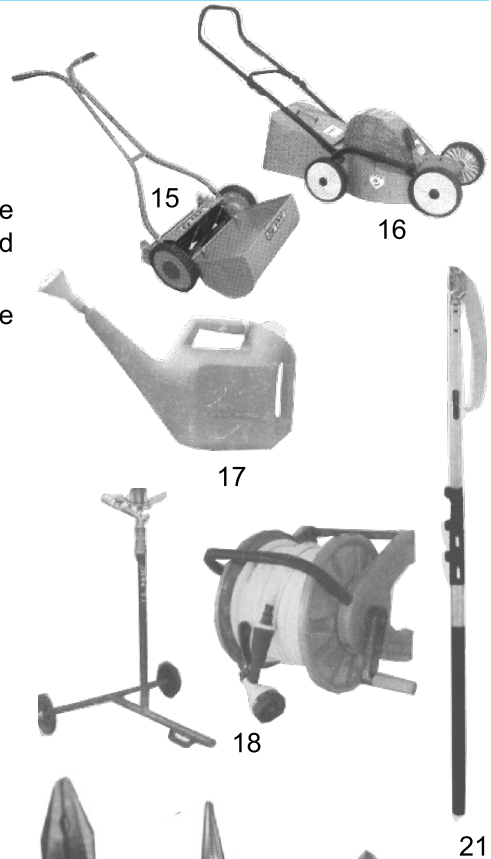

Biocraft's Horticulture Tools

BGT

- 11 **Field Spatula**—A broad blade for collection. **Rs. 90**
- 12 **Garden HATCHET (Kudali) TATA** **Rs. 700**
- 13 **Garden Rakes 10 teeth** **Rs. 270**
- 14 **Grass cutter**—Blade 18" with handle (Grass sword). **Rs. 410**
- 15 **Lawn Mower (Grass cutting machine)**—Best Indian machine complete with 6 cutter and grass box. Most superior guaranteed machine. Blade cutter size 14"—**Rs. 6,200** 16"—**6,950**
- 16 **Lawn Mower (Motorized) Jungle King Heavy Duty Maintenance** Free size : 16" 1 HP Motor **Rs. 36,000** each
- 17 **Watering Can Plastic** 5 Lit—**Rs. 240** each
  10 Lit.—**Rs. 390** each
- 18 **Garden Pipe Reel** Stand with 20 meter pipe and shower **Rs. 4,750** each
- 19 **Wheel Barrow** **Rs. 7,950** each
- 20 **Handy Fogging Machine** **Rs. 14,800** each
- 21 **Tree Pruner** Long Reaching pruner upto 15 feet **Rs. 3,450** each