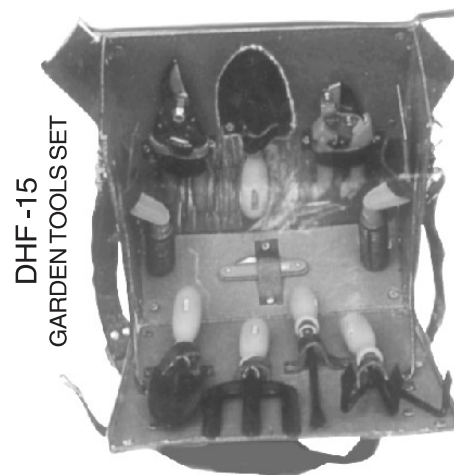

Biocraft's Horticulture Tools (Falcon or Equivalent)

DHE-1	Pruning Secateur (Rol Cut Type)Size 8"	Rs. 405
DHF-2	Pruning Secateur (Shearing type) 9"	Rs. 710
DHF-3	Grass Shear	Rs. 1,050
DHF-4	Hedge Shear	Rs. 1,000
DHF-5	Tree Pruner	Rs. 1,200
DHF-6	Prunning Saw (fixed Handle)	Rs. 320
DHF-9	Weeder with fixed Handle	Rs. 310
DHF-10	Weeding Trowel with fixed Handle	Rs. 140
DHF-11	Weeding Fork	Rs. 140
DHF-12	Hand Cultivator	Rs. 1,320
DHF-13	Garden Rake 10 Teeth	Rs. 350
DHF-15	Falcon Garden Tools Set of 11 Tools	Rs. 5,200