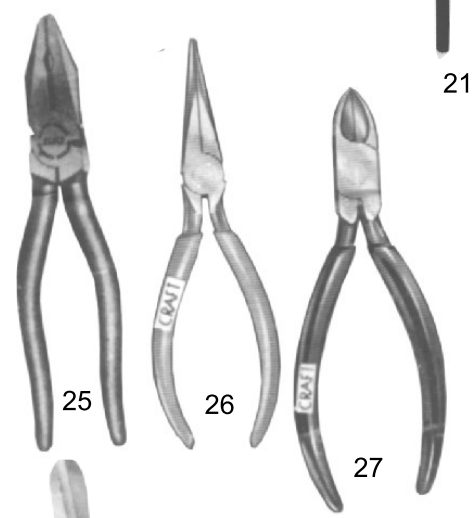

Biocraft's Horticulture Tools

BGT

- 11 **Field Spatula**—A broad blade for collection. **Rs. 90**
- 12 **Garden HATCHET (Kudali) TATA** **Rs. 700**
- 13 **Garden Rakes 10 teeth** **Rs. 270**
- 14 **Grass cutter**—Blade 18" with handle (Grass sword). **Rs. 410**
- 15 **Lawn Mower (Grass cutting machine)**—Best Indian machine complete with 6 cutter and grass box. Most superior guaranteed machine. Blade cutter size 14"—**Rs. 6,200** 16"—**6,950**
- 16 **Lawn Mower (Motorized) Jungle King Heavy Duty Maintenance** Free size : 16" 1 HP Motor **Rs. 36,000** each
- 17 **Watering Can Plastic** 5 Lit—**Rs. 240** each
  10 Lit.—**Rs. 390** each
- 18 **Garden Pipe Reel** Stand with 20 meter pipe and shower **Rs. 4,750** each
- 19 **Wheel Barrow** **Rs. 7,950** each
- 20 **Handy Fogging Machine** **Rs. 14,800** each
- 21 **Tree Pruner** Long Reaching pruner upto 15 feet **Rs. 3,450** each