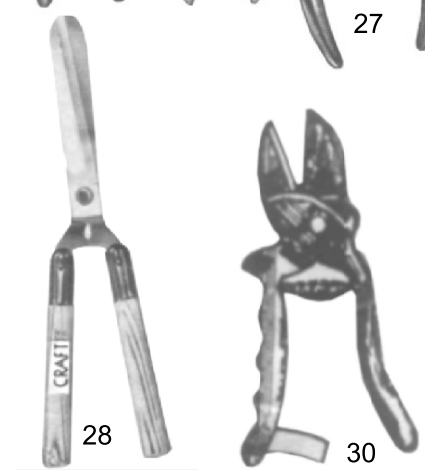

- 22 **Tape rule**—Steel tape in metal case **Rs. 88**
- 23 **Tape Rule Cloth**—30 meter (100 ft.) length **Rs. 560**
- 24 **Hammer**—With fork all metal with nail puller. **Rs. 110**
- 25 **Pliers**—Taparia or Equivalent **Rs. 240**
  Pliers (routine) **Rs. 95**
- 26 **Long nose pliers** **Rs. 85**
  Tarparia or equivalent **Rs. 190**
- 27 **Wire cutting pliers**—A fine tool for cutting all type of wires **Rs. 90**
- 28 **Hedge Cutter**—Strong blade made of steel with nice wooden handle.
  Blade Size 8"—**Rs. 275** 10"—**Rs. 290** 12"—**Rs. 320**
- 29 **Plant Label Aluminium.** per dozen **Rs. 96**
- 30 **Twig Cutter (Secateur)**—Steel strong finished. **Rs. 210**
- 31 **Twig Cutter (Secateur) Imported.** **Rs. 450**
- 32 **Wrench adjustable** **Rs. 580**
- 33 **Insecticide Sprayer Air Pressure type.** Adjustable Jet 16 Liter capacity **Rs. 2,900**
- 34 **Hand rotary duster.** **Rs. 4,400**